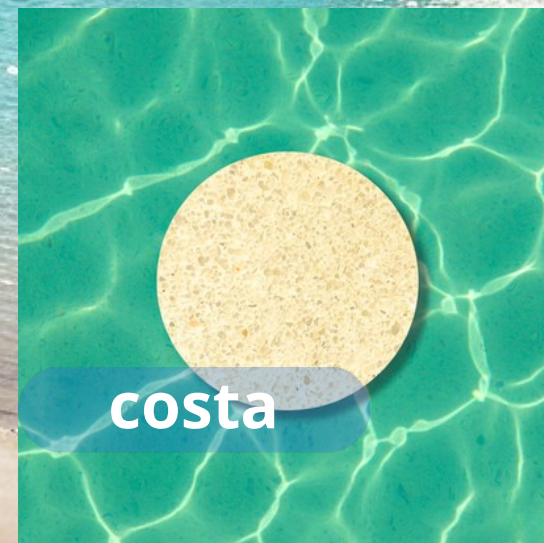

arelite

polish

polish

sand

costa